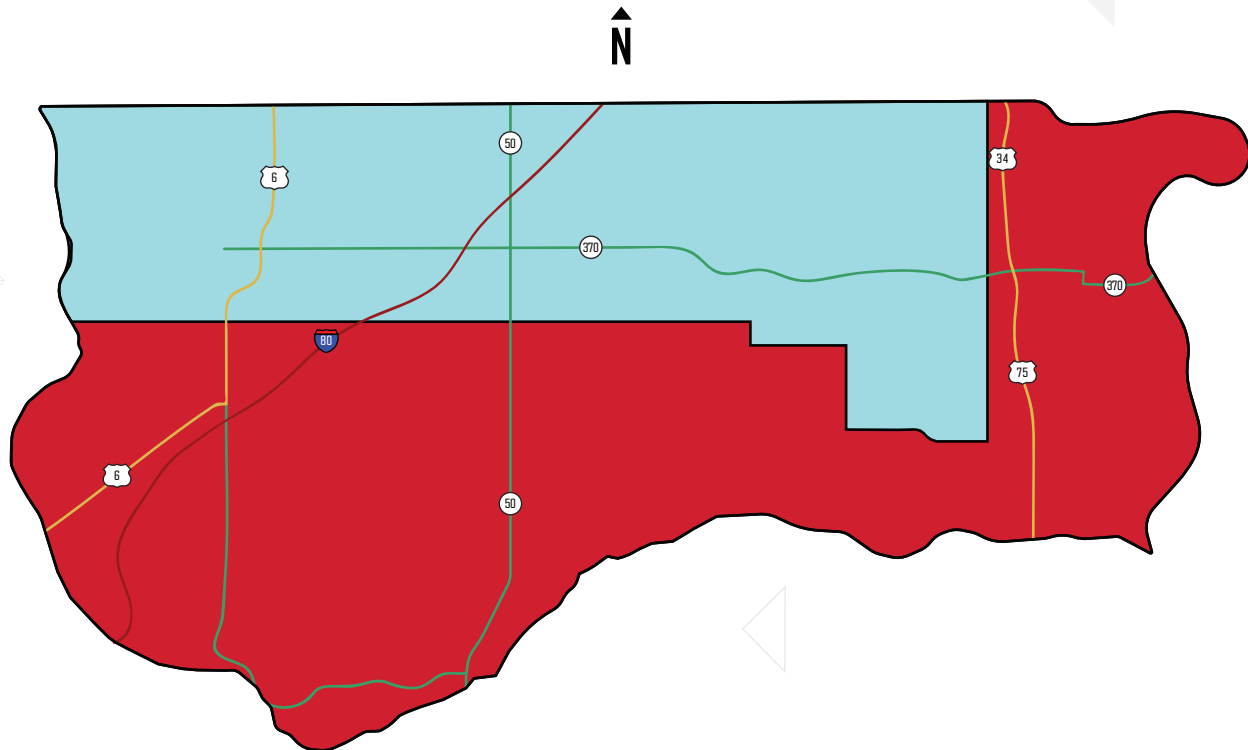

University of Nebraska Board of Regents Sarpy County District Map

(Districts took effect with LB 8 on September 30, 2021)

▶ DISTRICT 2 ▶ DISTRICT 5

0 5 10 Miles